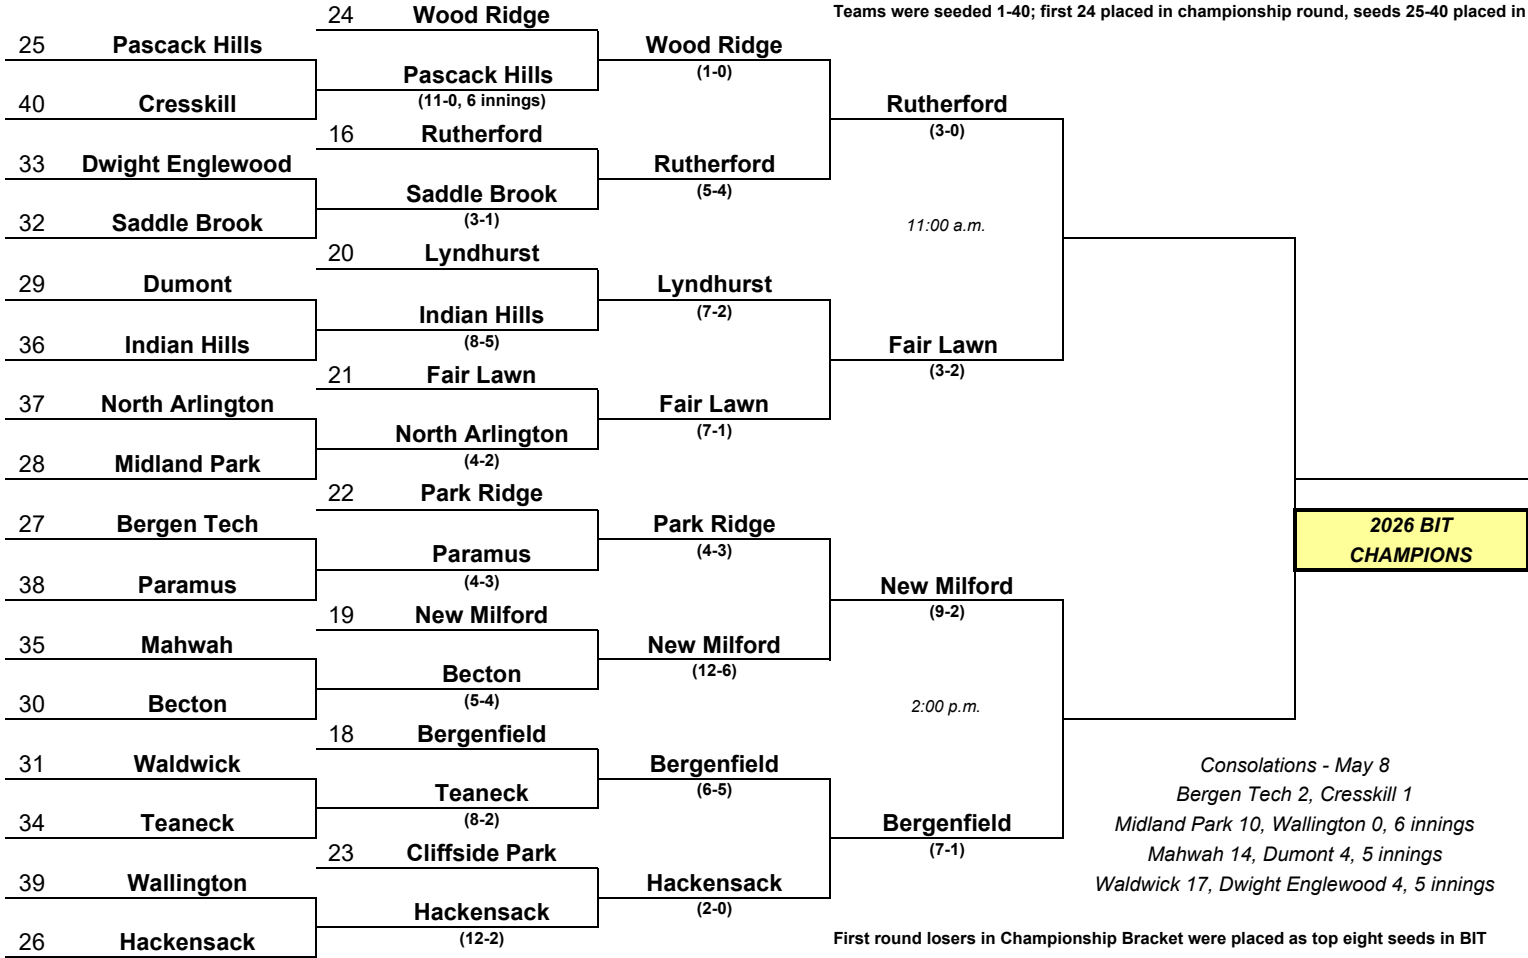

# 6th Bergen County Invitational Tournament - 2026

Teams were seeded 1-40; first 24 placed in championship round, seeds 25-40 placed in BIT

at Higher Seed  
Saturday, May 2

at Higher Seed  
Tuesday, May 5

at Higher Seed  
Friday, May 8

Wood Ridge H.S.  
Saturday, May 16

Wood Ridge H.S.  
Friday, May 22

First round losers in Championship Bracket were placed as top eight seeds in BIT  
First round losers in the BIT bracket are matched up in consolation games